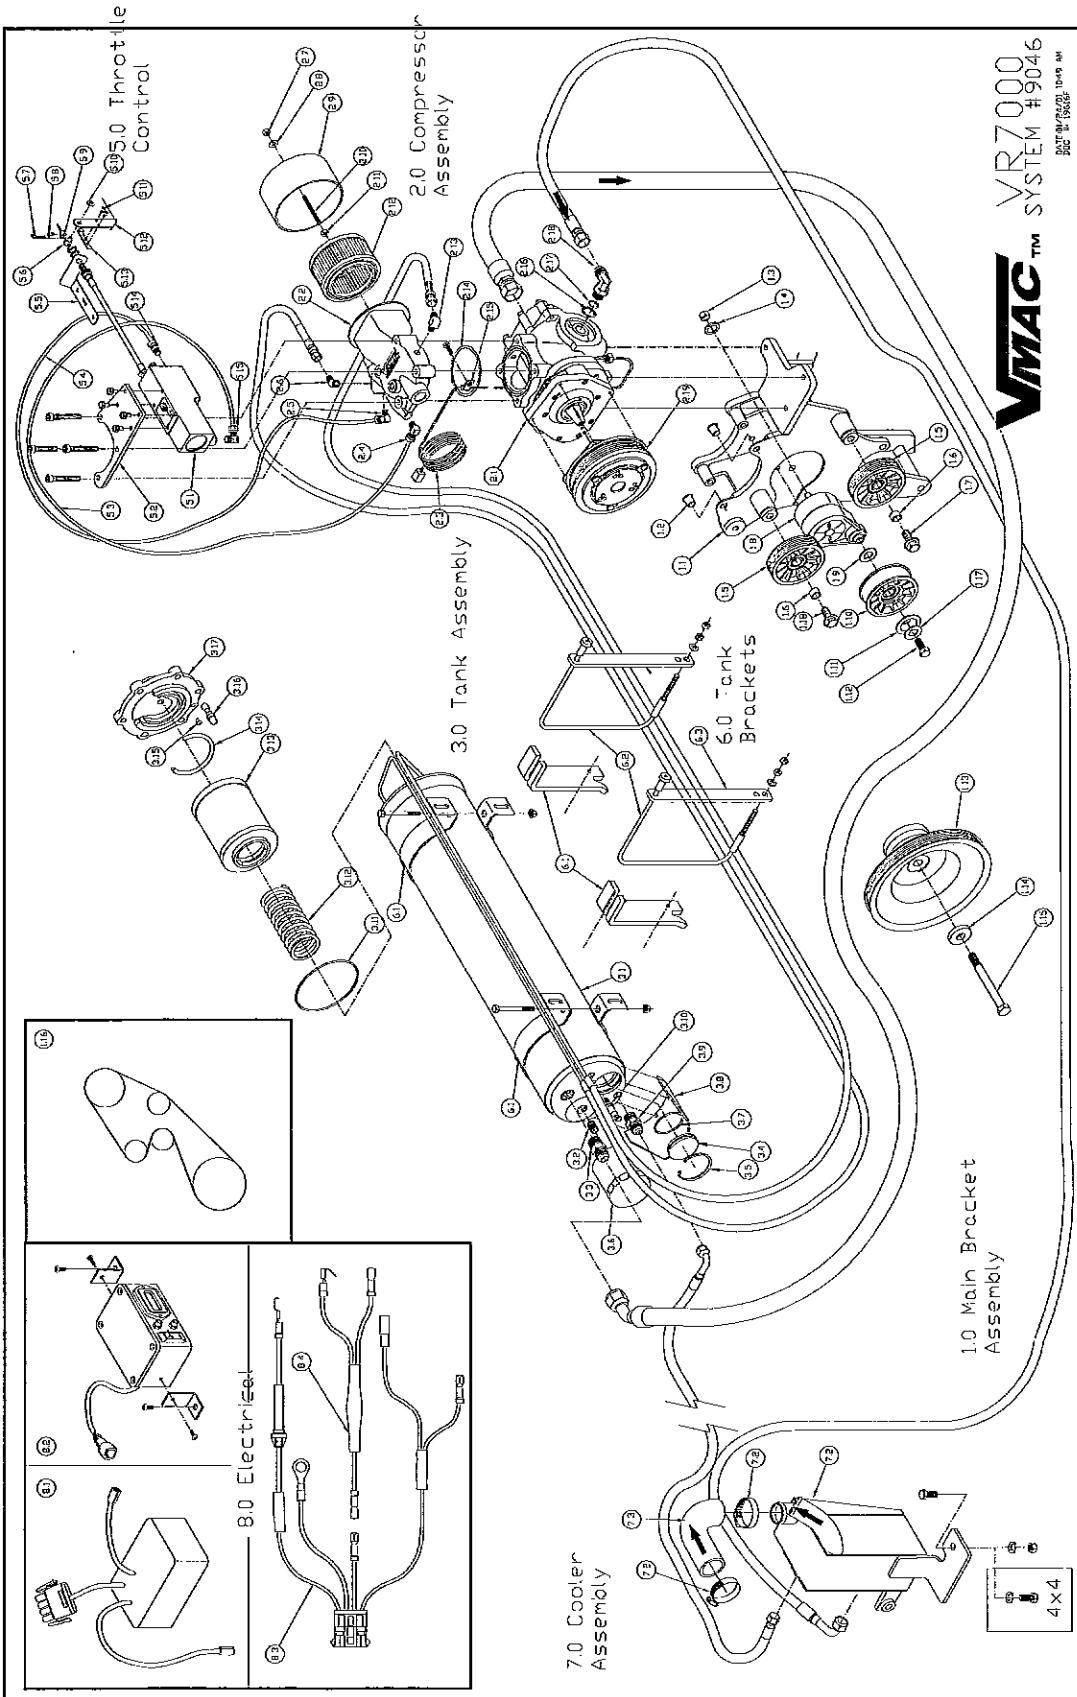

**ILLUSTRATED PARTS LIST FOR SYSTEM 9046 - 1999-2001 GMC SIERRA &
CHEVROLET SILVERADO CK2500 & CK2500HD 6.0 L**

ASSY.	ITEM	UNIT	QTY	PART#	DESCRIPTION
5.0				5065	Throttle Control Assembly
	5.1	ea	1	5039	Throttle control, mechanical
	5.2	ea	1	12254	Throttle mount bracket
	5.3	in	35	17055	¼" poly tube, black
	5.4	in	21	17334	¼" poly tube, red
	5.5	ea	1	12212	Throttle cable bracket
	5.6	ea	1	32058	Cable clamp fitting
	5.7	ea	1	15410	Hitch pin clip
	5.8	ea	1	15405	#8-32 x ¼" long, SHCS
	5.9	ea	1	32070	Cable nipple
	5.10	ea	1	15335	¼" nylon washer
	5.11	ea	2	15405	#8-32 x ¼" long, SHCS
	5.12	ea	1	12255	Throttle pull main
	5.13	ea	1	12256	Throttle pull arm
	5.14	ea	1	92193	1/8" NPT scavenge orifice connector
	5.15	ea	1	50020	Connector elbow, ¼" poly tube 1/8" NPT male
6.0				48163	Tank Brackets
	6.1	ea	1	12236	Tank strap mount
	6.2	ea	1	22106	Tank cable strap
	6.3	ea	1	22113	Tank strap flat bar
	6.4	ea	2	22133	Tube Clamp
7.0				48211	Cooler Assembly
	7.1	ea	1	92192	Cooler
	7.2	ea	4	22026	Hose clamp HS28
	7.3	ea	1	17424	Radiator hose
8.0					Electrical
	8.1	ea	1	35412	VR7000 Switching box
	8.2	ea	1	35404	VR7000 Control box
	8.3	ea	1	35391	Interface cable
	8.4	ea	1	35511	Drive Disable Circuit

4x4