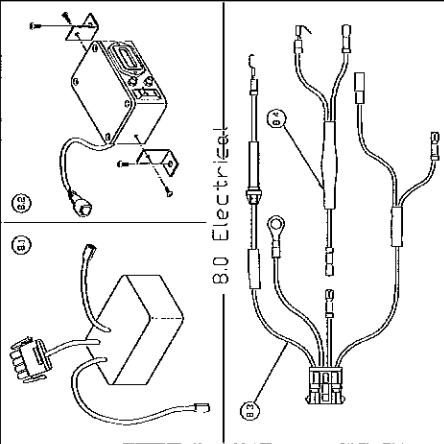

**ILLUSTRATED PARTS LIST FOR SYSTEM 9046 - 1999-2001 GMC SIERRA &
CHEVROLET SILVERADO CK2500 & CK2500HD 6.0 L**

ASSY.	ITEM	UNIT	QTY	PART#	DESCRIPTION
5.0				5065	Throttle Control Assembly
	5.1	ea	1	5039	Throttle control, mechanical
	5.2	ea	1	12254	Throttle mount bracket
	5.3	in	35	17055	¼" poly tube, black
	5.4	in	21	17334	¼" poly tube, red
	5.5	ea	1	12212	Throttle cable bracket
	5.6	ea	1	32058	Cable clamp fitting
	5.7	ea	1	15410	Hitch pin clip
	5.8	ea	1	15405	#8-32 x ¼" long, SHCS
	5.9	ea	1	32070	Cable nipple
	5.10	ea	1	15335	¼" nylon washer
	5.11	ea	2	15405	#8-32 x ¼" long, SHCS
	5.12	ea	1	12255	Throttle pull main
	5.13	ea	1	12256	Throttle pull arm
	5.14	ea	1	92193	1/8" NPT scavenge orifice connector
	5.15	ea	1	50020	Connector elbow, ¼" poly tube 1/8" NPT male
6.0				48163	Tank Brackets
	6.1	ea	1	12236	Tank strap mount
	6.2	ea	1	22106	Tank cable strap
	6.3	ea	1	22113	Tank strap flat bar
	6.4	ea	2	22133	Tube Clamp
7.0				48211	Cooler Assembly
	7.1	ea	1	92192	Cooler
	7.2	ea	4	22026	Hose clamp HS28
	7.3	ea	1	17424	Radiator hose
8.0					Electrical
	8.1	ea	1	35412	VR7000 Switching box
	8.2	ea	1	35404	VR7000 Control box
	8.3	ea	1	35391	Interface cable
	8.4	ea	1	35511	Drive Disable Circuit

4x4