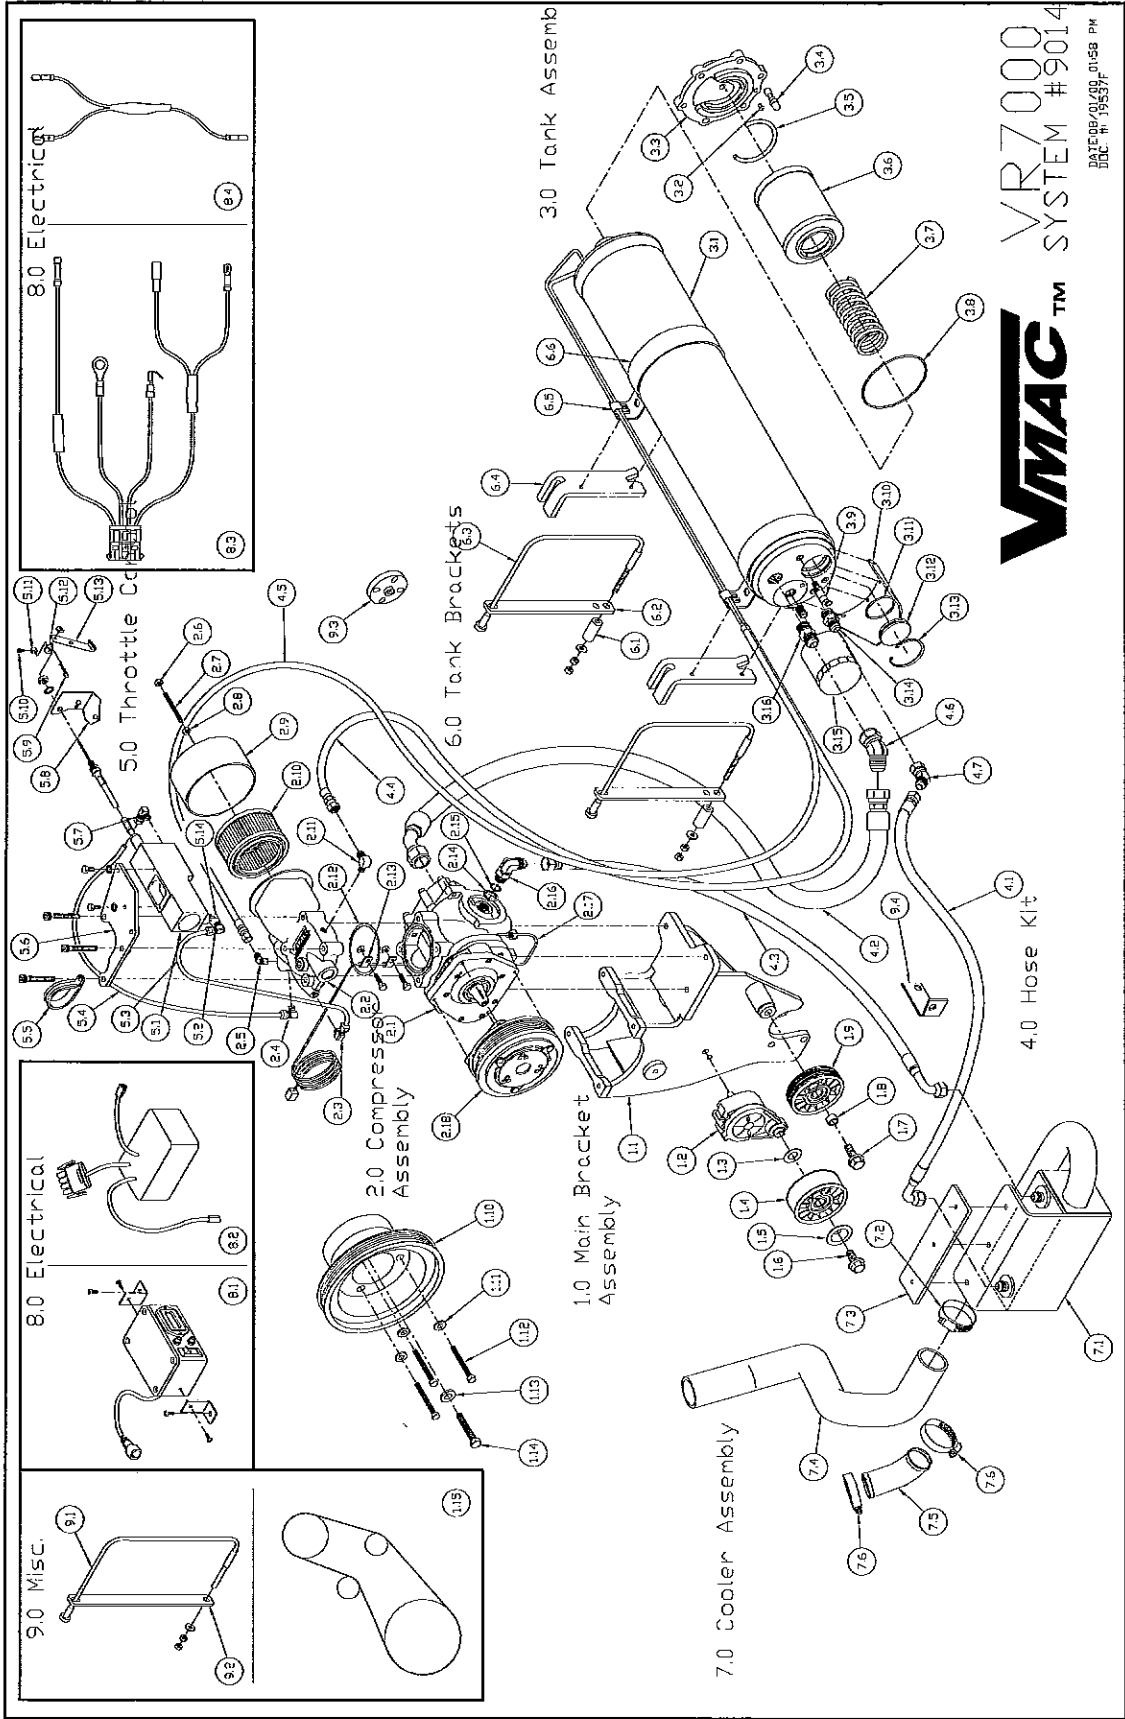

**ILLUSTRATED PARTS LIST FOR 1996-2000 GMC CK2500, CK3500 & HD3500
454 W/WOAC - 2WD**

ASSY.	ITEM	UNIT	QTY	PART#	DESCRIPTION
6.0				48239	Tank Brackets
	6.1	ea	4	14162	Cable spacer
	6.2	ea	2	22111	Tank strap flat bar
	6.3	ea	2	22117	Tank cable strap
	6.4	ea	2	12236	Tank strap mount
	6.5	ea	2	22133	Tube clamp
	6.6	ea	2	22105	Mounting bracket, 6" C clamp
7.0				48253	Cooler Assembly
	7.1	ea	1	92200	Cooler
	7.2	ea	2	22027	Hose clamp HS32
	7.3	ea	1	22132	Cooler mounting plate
	7.4	ea	1	17121	Hose
	7.5	ea	1	60019	45 DEG beaded elbow
	7.6	ea	2	22026	Hose clamp, HS28
8.0					Electrical Assembly
	8.1	ea	1	35404	Low profile control panel
	8.2	ea	1	35412	Switching box
	8.3	ea	1	35391	Interface cable
	8.4	ea	1	35318	Drive disable circuit
9.0					Misc.
	9.1	ea	1	22115	Tank cable (HD model)
	9.2	ea	1	22112	Tank strap flat bar (HD model)
	9.3	ea	1	34041	Fan spacer
	9.4	ea	1	12200	Power steering back brace

VR7000
SYSTEM #9014

DATE 08/01/00 01:58 PM
DOC. # 19537F