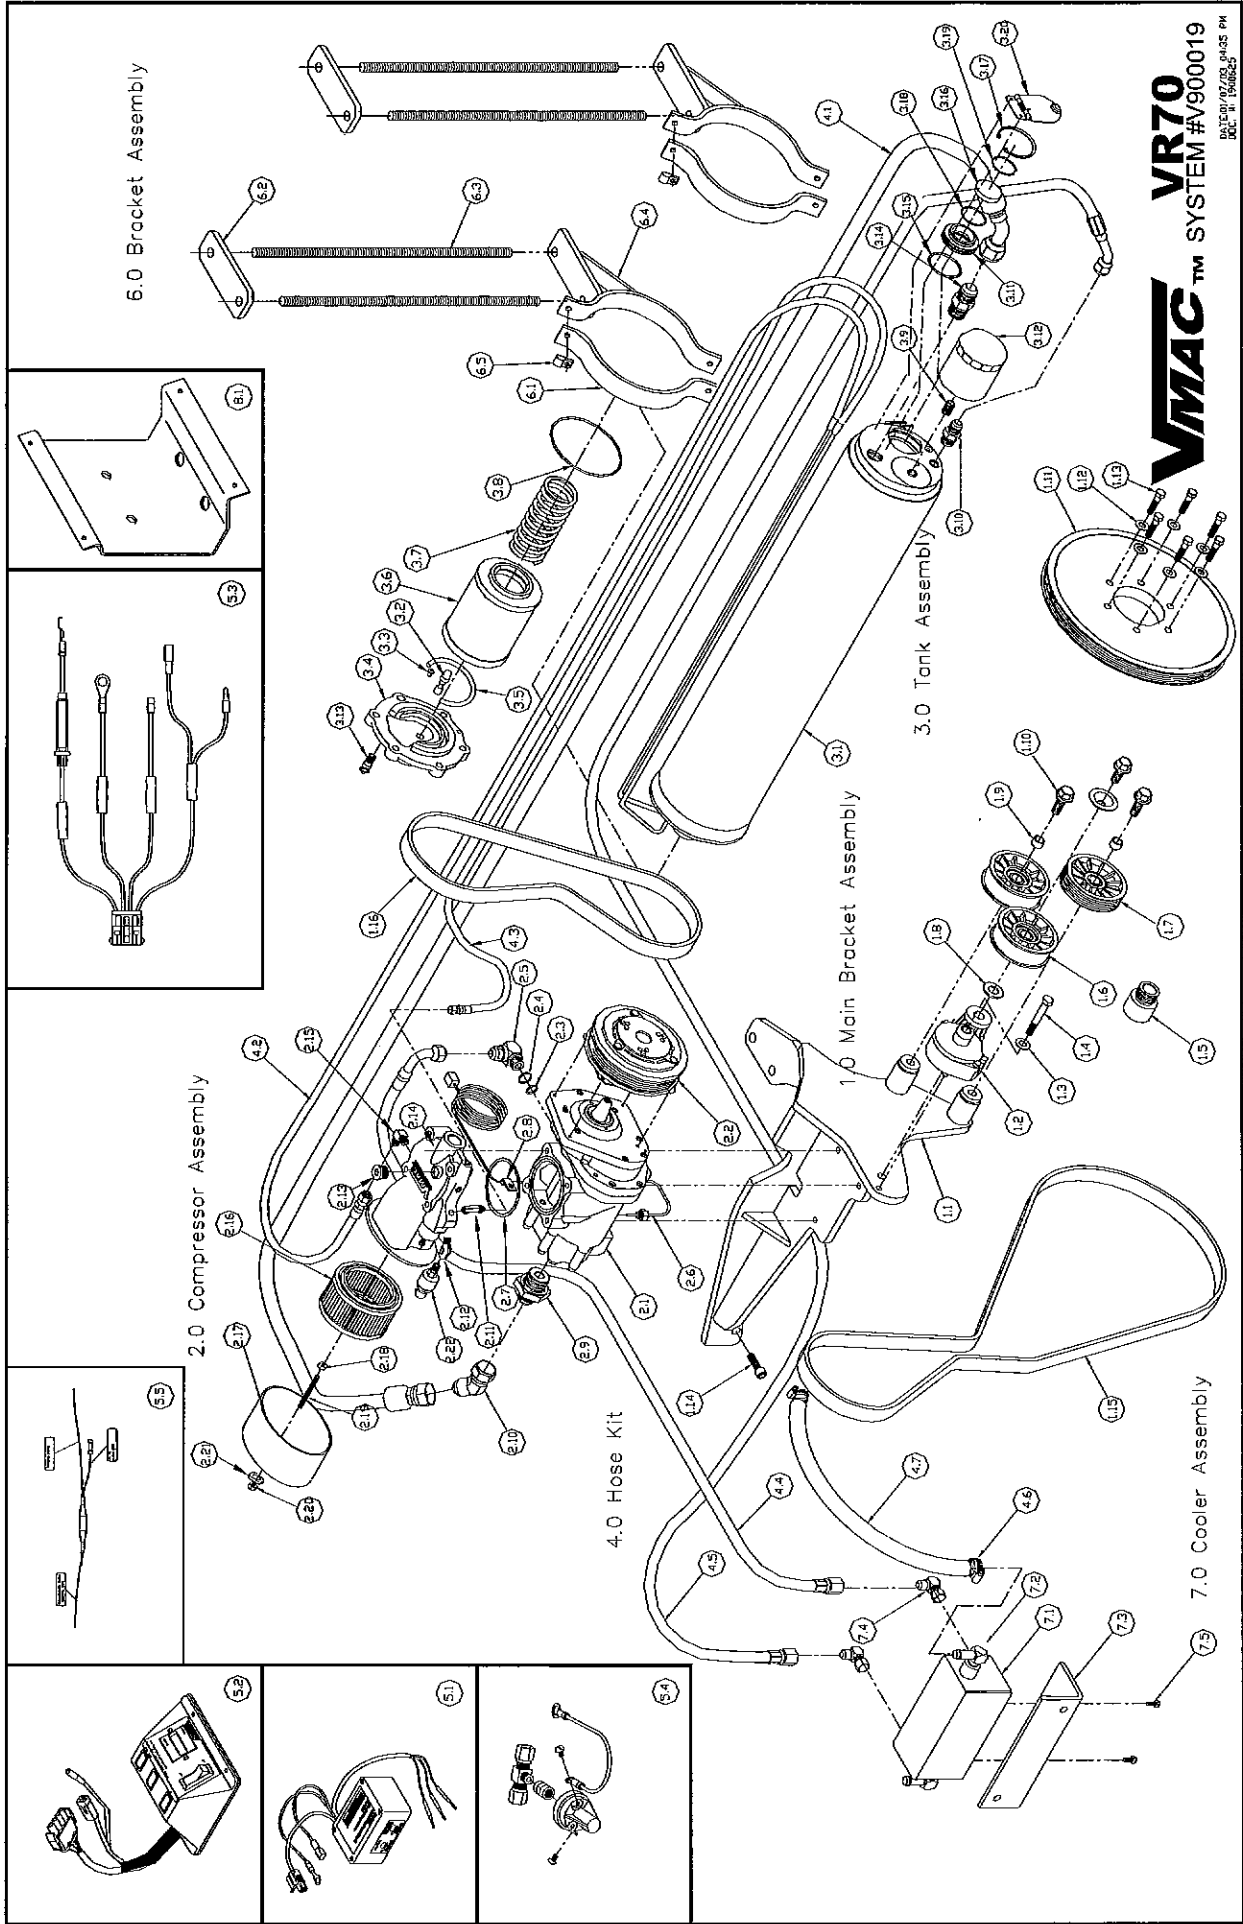

**ILLUSTRATED PARTS LIST FOR SYSTEM V900019 - 1995-2001 INTERNATIONAL
4900, 4800, 4700 & 4700LP. DT 466E**

ASSY.ITEM	UNIT	QTY	PART#	DESCRIPTION
5.0				Throttle Control Assembly
5.1	ea	1	3620043	VR70 Throttle control, Mechanical
5.2	ea	1	3550388	Control box
5.3	ea	1	3550393	Interface cable
5.4	ea	1	4800161	Switch, air brake pressure
5.5	ea	1	3550661	DDC, 2001 International 4700/4900 DT466E

ASSY.ITEM	UNIT	QTY	PART#	DESCRIPTION
6.0				Tank Brackets
6.1	ea	2	2200069	Overstrap
6.2	ea	2	2200071	Frame clamp strap
6.3	ea	2	1500409	Threaded rod, 1/2-18 inch NC
6.4	ea	2	1200178	Tank brackets
6.5	ea	2	2200133	Tube clamp, insulated, double

ASSY.ITEM	UNIT	QTY	PART#	DESCRIPTION
7.0				Cooler Assembly
7.1	ea	1	9200208	VR70 Cooler
7.2	ea	2	5000084	Elbow NPT/hose 3/4 x 3/4 inch
7.3	ea	1	1200284	Cooler mounting plate
7.4	ea	2	4900047	Elbow 90 Deg steel 1/2 - 1/2 inch JIC
7.5	ea	2	1510049	Bolt, HHCS FI Lock PI 3/8 x 3/4 inch

ASSY.ITEM	UNIT	QTY	PART#	DESCRIPTION
8.0				Miscellaneous
8.1	ea	1	1200194	Control box mount
-	ea	1	A700091	Oil, VR High Performance, 1 Litre
-	ea	1	A700094	Oil, VR High Performance, 4 Litre

VMAC™ SYSTEM #V900019
DOC. # V900019-01

VR70