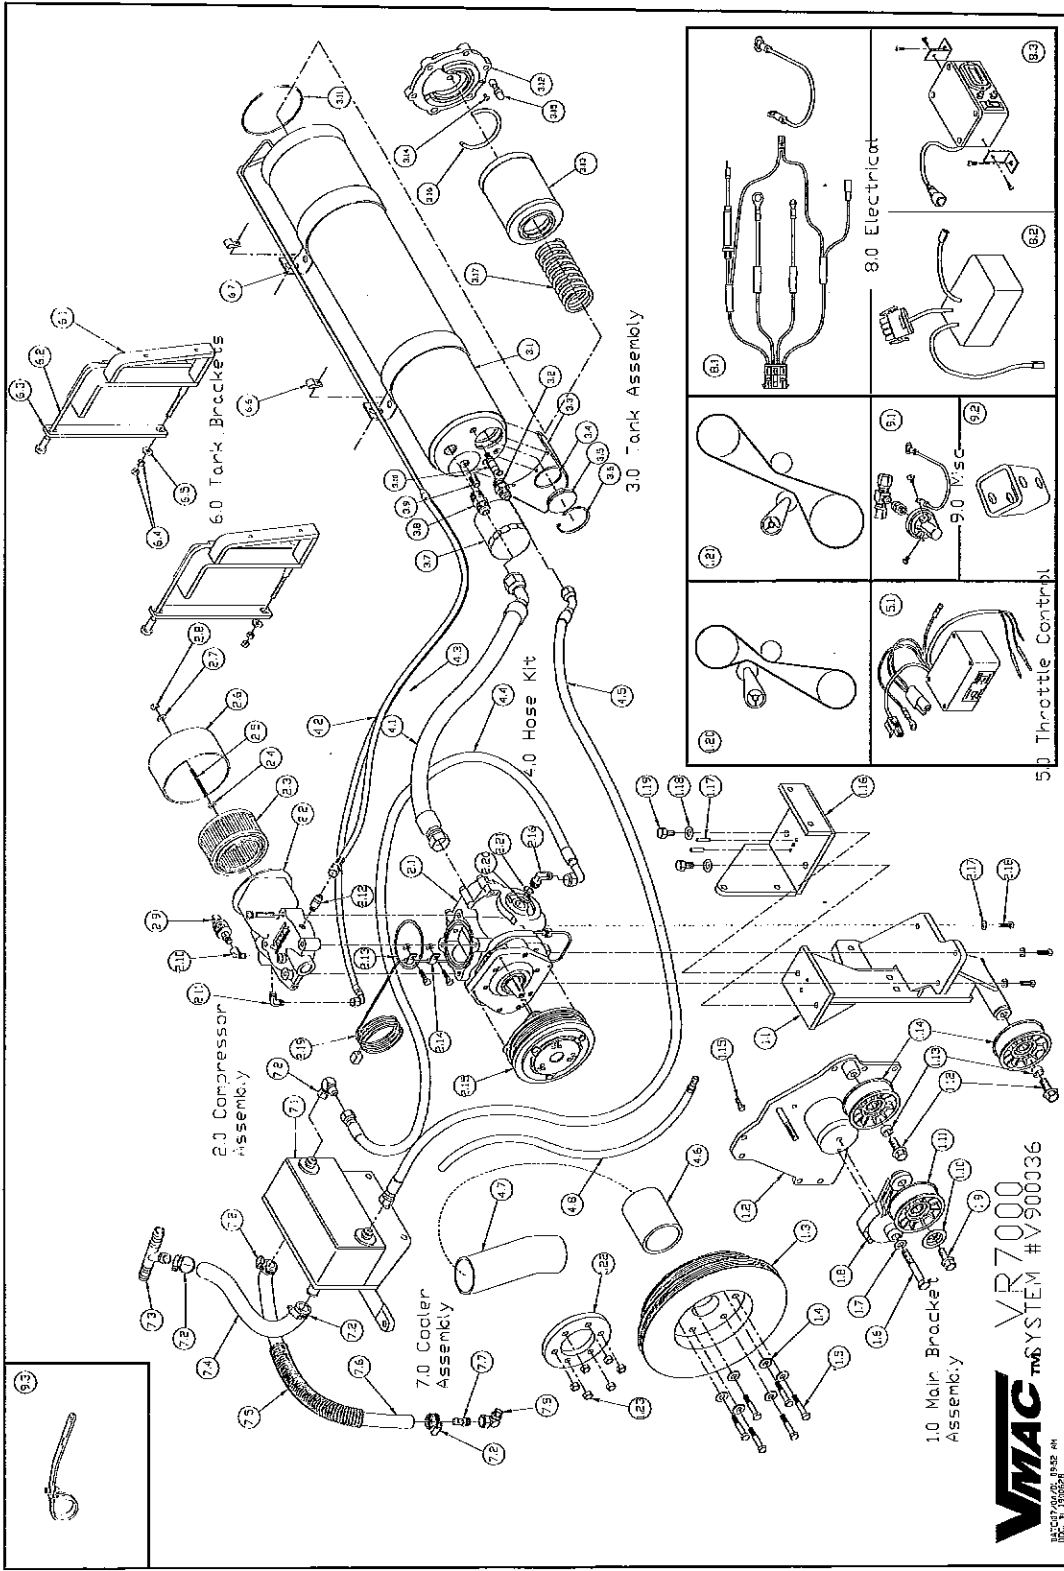

**ILLUSTRATED PARTS LIST SYSTEM V900036 - 2000 FREIGHTLINER
CUMMINS M11 ISM WITH AIR BRAKES**

ASSY.	ITEM	UNIT	QTY	PART#	DESCRIPTION
7.0				4800185	Cooler Assembly
	7.1	Ea	1	9200186	Cooler Assembly
	7.2	Ea	4	2200029	Hose clamp HS10
	7.3	Ea	1	5300003	Nylon Y hose connector
	7.4	ln	14	1700177	3/4" heater hose
	7.5	ln	12	1700064	1.0 " split plastic loom
	7.6	ln	54	1700027	5/8 " heater hose, black
	7.7	Ea	1	5000006	1/2 " NPT x 5/8 " hose barb
	7.8	Ea	1	4900060	9/16 " male ORB x 1/2" NPT female SW 90 DEG
8.0					Electrical
	8.1	Ea	1	3550470	Interface cable
	8.2	Ea	1	3550412	Switching box
	8.3	Ea	1	3550404	Control box
9.0					Misc.
	9.1	Ea	1	4800161	Air brake pressure switch assembly
	9.2	Ea	1	1200240	Electrical box stand off
	9.3	Ea	1	4800188	Upper rad support

VMAC TM SYSTEM #V900036
VR7000
MADE IN MEXICO