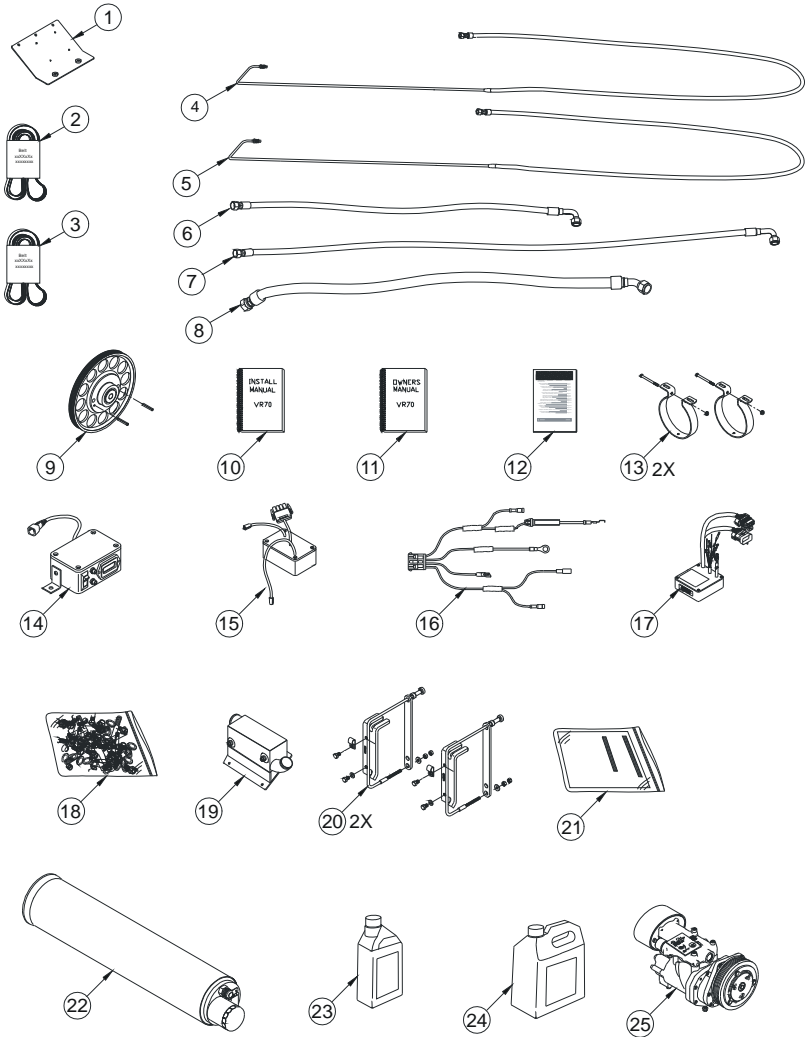

VMAC – Vehicle Mounted Air Compressors

Toll Free: 1-800-738-8622

Local: 1-250-740-3200

Fax: 1-250-740-3201

1 - Kit Pack List

Item #	Part #	Qty	Description
1	1200287	1	BRACKET, COOLER SKID PLATE
2	1610337	1	BELT, K061150
3	1650293	1	BELT, 5060870, 87
4	1730081	1	HOSE, CRIMPED, 1/4" X 81"
5	1740079	1	HOSE, CRIMPED, 5/16" X 79"
6	1751044	1	HOSE, CRIMPED, 1/2" X 44"
7	1752074	1	HOSE, CRIMPED, 1/2" X 74"
8	1771051	1	HOSE, CRIMPED 3/4" X 51"
9	1800161	1	PULLEY ASSEMBLY, GMC, DURAMAX
10	1930014	1	MANUAL, INSTALLATION
11	1930060	1	MANUAL, OWNERS GENERIC, VR70 & 140
12	1930099	1	ILLUSTRATED PARTS LIST
13	2200105	2	CLAMP, MOUNTING BRACKET C, 6
14	3550404	1	CONTROL PANEL – LOW PROFILE
15	3550412	1	SWITCHING BOX
16	3550653	1	INTERFACE CABLE
17	3560081	1	THROTTLE CONTROL, 6.6 DURAMAX GMC
18	3800469	1	FASTENER PACK, REV C
19	4800278	1	COOLER ASSEMBLY
20	4800280	2	BRACKET, ASSEMBLY, TANK
21	4800413	1	SYSTEM OPERATION INSTRUCTION AND ID
22	9200380	1	TANK, VR70 DRESSED INT OIL FILTER
23	A700091	1	OIL, VR, 1L, HIGH PERFORMANCE
24	A700094	1	OIL, VR, 4L, HIGH PERFORMANCE
25	P120063	1	COMPRESSOR ASSEMBLY

Item #	Part #	Qty	Description
1	3600046	1	REGULATOR VALVE
2	4900045	1	PLUG
3	5830002	1	O-RING, VITON, 2 3/8 ID X 3/32
4	5830129	1	O-RING, VITON, 1 7/8 ID X 3/16
5	A700049	1	FILTER KIT ASSEMBLY
5.1	1500077	4	SCREW, BUTTON HEAD, 10 - 32 X 3/8
5.2	1500519	1	ROD, THREADED, 1/4 X 2.62
5.3	1550029	1	NUT, NYLOCK NC, 1/4
5.4	1550221	1	NUT, HEX NC PL, 1/4, GR8
5.5	1570038	1	WASHER, FLAT SAE, 1/4
5.6	3200205	1	PLATE, INNER FILTER
5.7	3600037	1	ELEMENT, FILTER, PAPER
5.8	3600066	1	COVER, AIR FILTER, PLASTIC
5.9	5830070	1	O-RING, VITON, 2 9/16 ID X 3/32