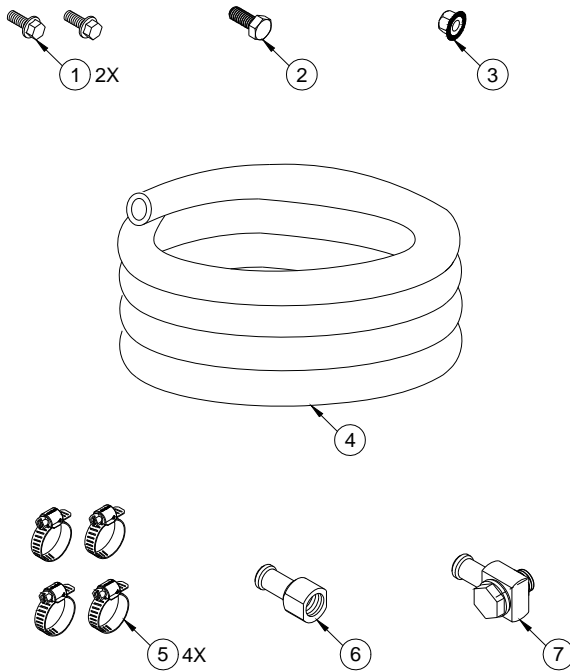

Figure 14 - Adaptor Kit, 2004.5 – 2005 Model Year

15 – Fastener Pack, 3800471

Item #	Part #	Qty	Description
1	1510519	2	BOLT, HHCS NC G8 FL LK PL, 1/4X5/8
2	1520147	1	BOLT, HHCS G8.8,M8 X 1.25 X 20 FULL
3	1560508	1	NUT, W/DBL SER WASHER, M8 X 1.25
4	1710659	1	HOSE,OIL RESIST, 1/2 X 68" (1700553)
5	2200001	4	CLAMP, HOSE MH-6
6	4900091	1	CONNECTOR, BANJO FITTING
7	4900092	1	ASSEMBLY, BANJO FITTING

Figure 15 – Fastener Pack

16 –Bracket, 4800416

Item #	Part #	Qty	Description
1	1100162	1	BRACKET, DURAMAX RPO/LLY
2	1200292	1	BRACKET, PULLEY GUARD
3	1200415	1	PLATE, TENSIONER
4	1300031	2	IDLER, SERP, FLANGE, BACK, 90 MM, STEEL
5	1300030	1	IDLER, SERP, FLANGE, 6-RIB, 90 MM, STEEL
6	1400051	1	SPACER, IDLER - BOLT
7	1400191	1	SPACER, IDLER
8	1500403	1	BOLT, MACHINED IDLER, 1/2 X 1 1/4
9	1520090	1	BOLT, HHCS G10.9, M10 X 1.5 X 30
10	1520430	1	BOLT, HHCS G10.9, M14 X 1.5 X 110
11	1540204	3	BOLT, SHCS, M8 X 1.25 X 25
12	1540525	4	BOLT, SHCS, M10 X 1.5 X 85
13	1560138	1	NUT, NYLOCK PL, M10 X 1.5
14	1570044	2	WASHER, ALLOY PL SAE, 3/8
15	1570308	1	WASHER, FLAT PL, 1/2
16	2600113	1	TENSIONER, MODIFIED (3300020)
17	4300079	2	BUSHING, SPLIT FLARED
18	4800297	1	IDLER