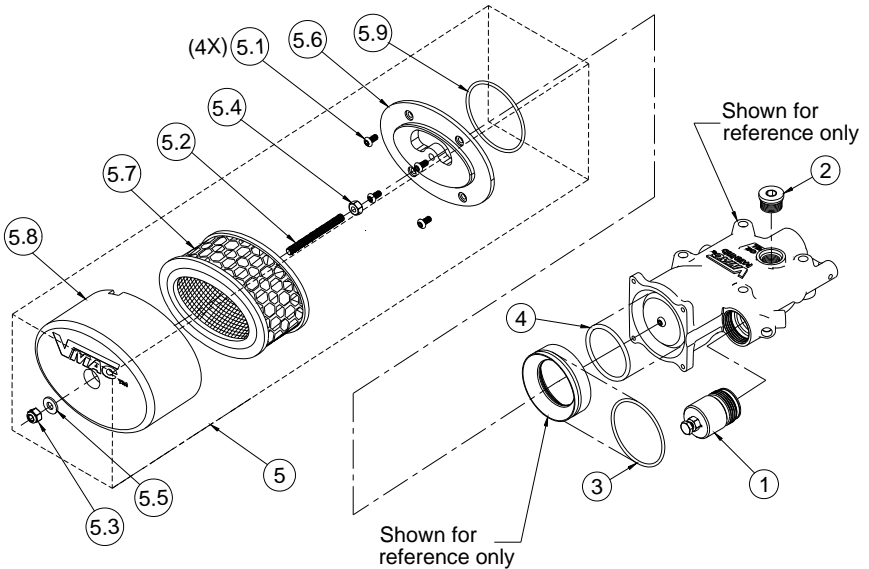

Figure 3 – Compressor Assembly

4 - Compressor Sub Components, P120005

Item #	Part #	Qty	Description
1	3550682	1	TEMPERATURE PROBE
2	P200035	1	CLUTCH COMPLETE 6 GROOVE

Figure 4– Compressor Sub Components

5 - Inlet Valve Sub Components, 9200419

Item #	Part #	Qty	Description
1	3600046	1	REGULATOR VALVE
2	4900045	1	PLUG
3	5830002	1	O-RING, VITON, 2 3/8 ID X 3/32
4	5830129	1	O-RING, VITON, 1 7/8 ID X 3/16
5	A700049	1	FILTER KIT ASSEMBLY
5.1	1500077	4	SCREW, BUTTON HEAD, 10 - 32 X 3/8
5.2	1500519	1	ROD, THREADED, 1/4 X 2.62
5.3	1550029	1	NUT, NYLOCK NC, 1/4
5.4	1550221	1	NUT, HEX NC PL, 1/4, GR8
5.5	1570038	1	WASHER, FLAT SAE, 1/4
5.6	3200205	1	PLATE, INNER FILTER
5.7	3600037	1	ELEMENT, FILTER, PAPER
5.8	3600066	1	COVER, AIR FILTER, PLASTIC
5.9	5830070	1	O-RING, VITON, 2 9/16 ID X 3/32

Figure 5 – Inlet Valve Sub Components

6 - VR70 Tank, 9200380

Item #	Part #	Qty	Description
1	1510086	6	BOLT, HHCS NC G5 FL LK, 3/8 X 1
2	1510522	2	BOLT, HHCS NC G8 FL LK PL, 1/4 X 1/2
3	3200231	1	COVER, SIGHT GLASS
4	3600036	1	ELEMENT, SEP, COALESING
5	3600064	1	SEAL, TANK REAR CAP
6	3600090	1	THIMBLE, SCREEN
7	4900033	1	CONNECTOR, STEEL NPT-JIC, 3/4-3/4
8	4900035	1	NIPPLE, STEEL STR THRD, 3/4 - 16
9	4900106	1	PLUG, STEEL, #5 ORB HEX
10	5000089	1	CONNECTOR, BRASS NPT-SAE, 3/8 - 1/2
11	5830066	1	O-RING, VITON, 4 3/4 ID X 1/8
12	5840069	1	SPRING, COMPRESSION, FL 1.5", OD .54
13	5840078	1	SPRING, WAVE
14	9200039	1	OIL FILTER, VR 3.250 SHORT
15	9200364	1	ASSEMBLY, BLOWDOWN CAP
15.1	3600054	1	VALVE, SAFETY 200 PSI
15.2	4500104	1	MUFFLER, SINTERED EXHAUST
16	A700061	1	SIGHT GLASS ASSEMBLY