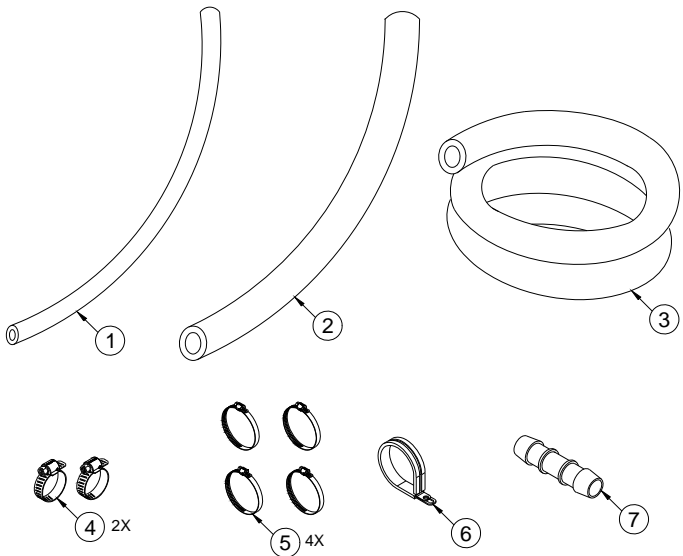

Figure 10 - Adaptor Kit, 2002 – 2004.5 Model Year

11 – Fastener Pack, Fuel Control, 3800297

Item #	Part #	Qty	Description
1	1710520	1	HOSE, 1/2 FUEL LINE 4.0" (1700517)
2	1710543	1	HOSE, 1/2 FUEL LINE 8.0" (1700517)
3	1710549	1	HOSE, 5/8 OIL HOSE, 48" (1700541)
4	2200001	4	CLAMP, HOSE MH-6

Figure 11 –Fastener Pack, Fuel Control

12 –Fastener Pack, Breather Chamber, 3800362

Item #	Part #	Qty	Description
1	1710602	1	HOSE, 5/16 OIL HOSE, 12" (1700540)
2	1710603	1	HOSE, 5/8 OIL HOSE, 13" (1700541)
3	1710604	1	HOSE, 5/8 OIL HOSE, 29" (1700541)
4	2200001	2	CLAMP, HOSE MH-6
5	2200002	4	CLAMP, HOSE MH-10
6	2200131	1	CLAMP, C.R.I., 1
7	5300005	1	CONNECTOR, PLASTIC HEATER HOSE, 5/8

Figure 12 –Fastener Pack, Breather Chamber

13 –Bracket, 4800335

Item #	Part #	Qty	Description
1	1100147	1	BRACKET, GMC, DURAMAX, 2003
2	1200292	1	BRACKET, PULLEY GUARD
3	1200344	1	PLATE, BREATHER CHAMBER COVER
4	1200415	1	PLATE, TENSIONER
5	1300007	2	IDLER, SERP 6 RIB BACK
6	1300008	1	IDLER, SERP 6 RIB GROOVE
7	1400051	1	SPACER, IDLER - BOLT
8	1400191	1	SPACER, IDLER
9	1500318	6	SCREW, FH PHILLIPS, 10-24 X 1/2(SS)
10	1500403	1	BOLT, MACHINED IDLER, 1/2 X 1 1/4
11	1520090	1	BOLT, HHCS G10.9, M10 X 1.5 X 30
12	1520430	1	BOLT, HHCS G10.9, M14 X 1.5 X 110
13	1540204	3	BOLT, SHCS, M8 X 1.25 X 25
14	1540525	4	BOLT, SHCS, M10 X 1.5 X 85
15	1560138	1	NUT, NYLOCK PL, M10 X 1.5
16	1570044	2	WASHER, ALLOY PL SAE, 3/8
17	1570308	1	WASHER, FLAT PL, 1/2
18	2600113	1	TENSIONER, MODIFIED (3300020)
19	4300079	2	BUSHING, SPLIT FLARED
20	4800297	1	IDLER
21	5000006	1	CONNECTOR, BRASS NPT-HOSE, 1/2-5/8
22	5000028	1	ELBOW, BRASS, NPT-HOSE, 1/2-5/8