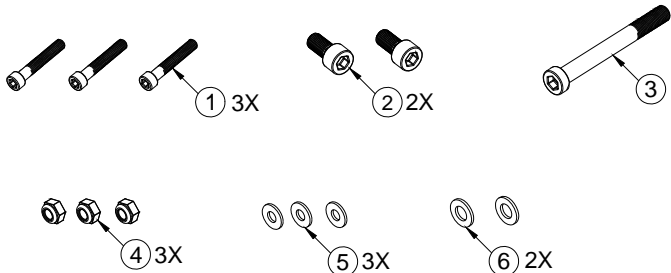

Figure 8 - Adaptor Kit, Vacuum Pump Bracket

9 –Fastener Pack, 3800419

Item #	Part #	Qty	Description
1	1530521	3	BOLT, SHCS NC G8, 1/4 X 1 1/2
2	1540145	2	BOLT, SHCS, M10 X 1.5 X 20
3	1540517	1	BOLT, SHCS, M10 X 1.5 X 90, LOW PRO
4	1550029	3	NUT, NYLOCK NC, 1/4
5	1570038	3	WASHER, FLAT SAE, 1/4
6	1570044	2	WASHER, ALLOY PL SAE, 3/8