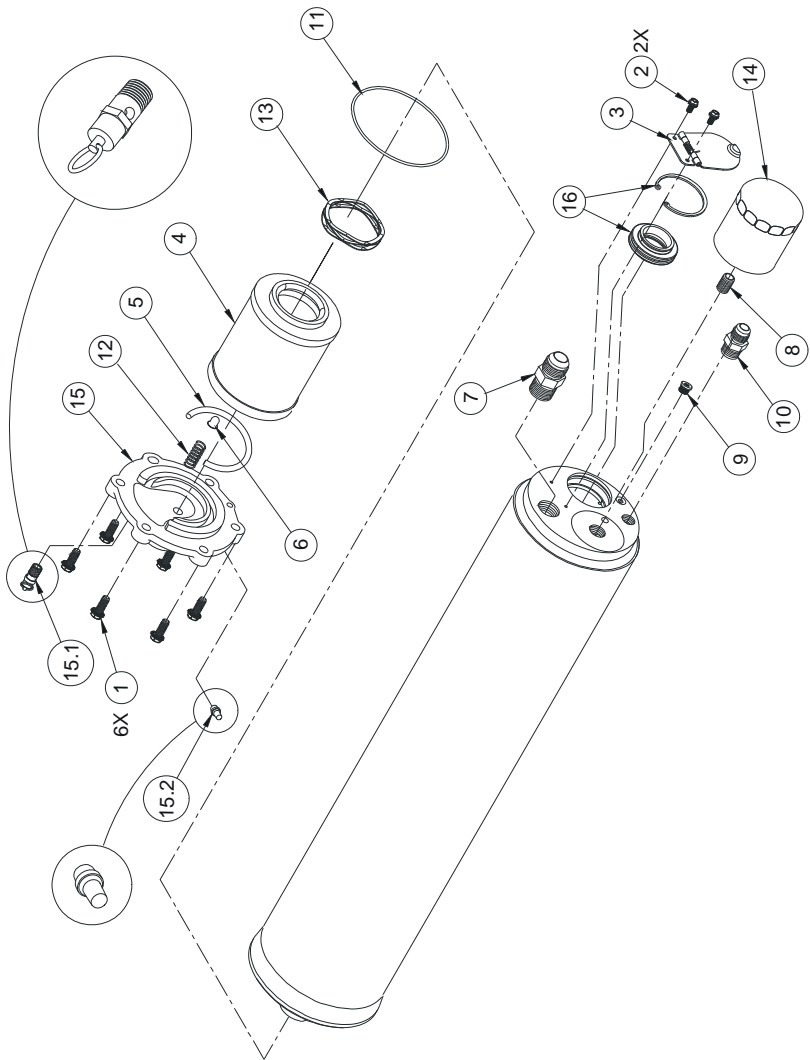

Item #	Part #	Qty	Description
1	3600046	1	REGULATOR VALVE
2	4900045	1	PLUG
3	5830002	1	O-RING, VITON, 2 3/8 ID X 3/32
4	5830129	1	O-RING, VITON, 1 7/8 ID X 3/16
5	A700049	1	FILTER KIT ASSEMBLY
5.1	1500077	4	SCREW, BUTTON HEAD, 10 - 32 X 3/8
5.2	1500519	1	ROD, THREADED, 1/4 X 2.62
5.3	1550029	1	NUT, NYLOCK NC, 1/4
5.4	1550221	1	NUT, HEX NC PL, 1/4, GR8
5.5	1570038	1	WASHER, FLAT SAE, 1/4
5.6	3200205	1	PLATE, INNER FILTER
5.7	3600037	1	ELEMENT, FILTER, PAPER
5.8	3600066	1	COVER, AIR FILTER, PLASTIC
5.9	5830070	1	O-RING, VITON, 2 9/16 ID X 3/32

Figure 5 – Inlet Valve Sub Components

6 - VR70 Tank, 9200380

Item #	Part #	Qty	Description
1	1510086	6	BOLT, HHCS NC G5 FL LK, 3/8 X 1
2	1510522	2	BOLT, HHCS NC G8 FL LK PL, 1/4 X 1/2
3	3200231	1	COVER, SIGHT GLASS
4	3600036	1	ELEMENT, SEP, COALESING
5	3600064	1	SEAL, TANK REAR CAP
6	3600090	1	THIMBLE, SCREEN
7	4900033	1	CONNECTOR, STEEL NPT-JIC, 3/4-3/4
8	4900035	1	NIPPLE, STEEL STR THRD, 3/4 - 16
9	4900106	1	PLUG, STEEL, #5 ORB HEX
10	5000089	1	CONNECTOR, BRASS NPT-SAE, 3/8 - 1/2
11	5830066	1	O-RING, VITON, 4 3/4 ID X 1/8
12	5840069	1	SPRING, COMPRESSION, FL 1.5", OD .54
13	5840078	1	SPRING, WAVE
14	9200039	1	OIL FILTER, VR 3.250 SHORT
15	9200364	1	ASSEMBLY, BLOWDOWN CAP
15.1	3600054	1	VALVE, SAFETY 200 PSI
15.2	4500104	1	MUFFLER, SINTERED EXHAUST
16	A700061	1	SIGHT GLASS ASSEMBLY

Figure 6 - VR70 Tank

7 Tank Mount Strap Assembly, 4800280

Item #	Part #	Qty	Description
1	1200236	1	BRACKET, STRAP, TANK MOUNT
2	1400051	1	SPACER, IDLER - BOLT
3	1510349	2	BOLT, HHCS NC G8 PL, 5/16 X 1/2
4	1550066	2	NUT, HEX NC, 5/16
5	1570067	1	WASHER, SAE, 5/16
6	1570476	1	WASHER, 5/16 ID X 3/4 OD
7	2200120	1	STRAP, TANK CABLE, 17
8	2200133	1	CLAMP, INSULATED DOUBLE TUBE, 1/4
9	2200137	1	STRAP, BACKING, TANK, FLAT BAR