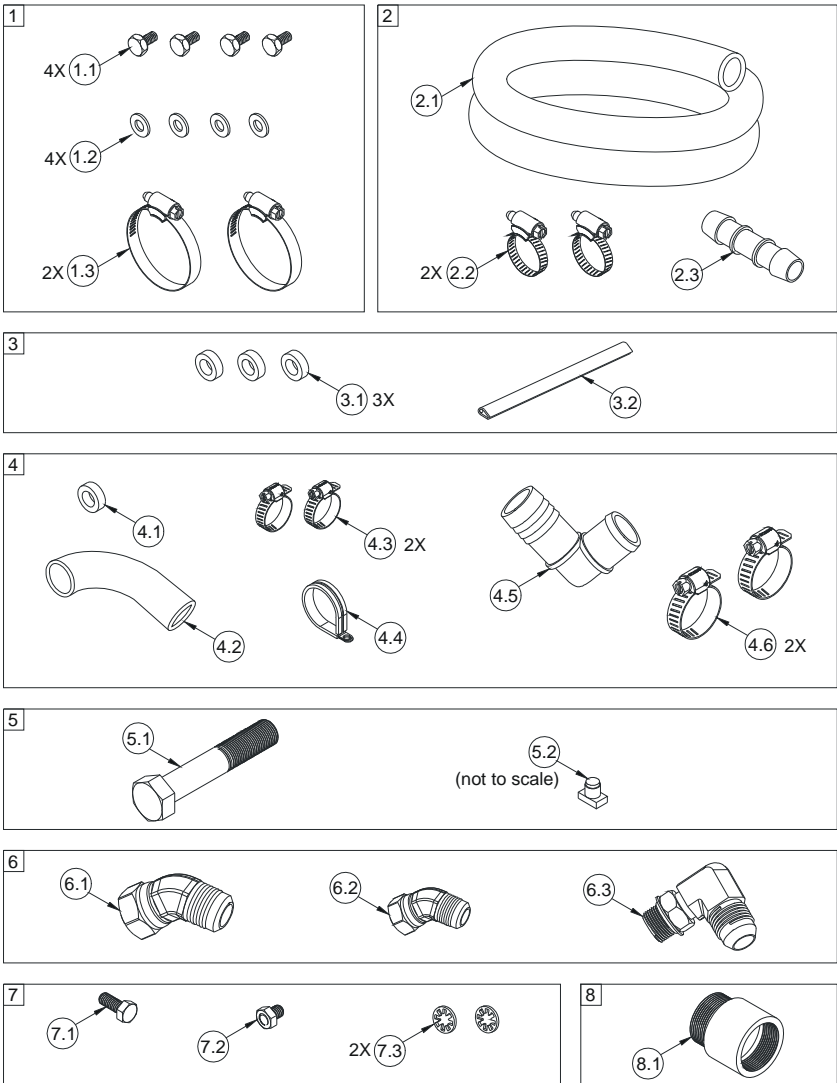

Figure 2 – Fastener Packs

3 - Compressor Assembly, P120063

Item #	Part #	Qty	Description
1	1500399	2	STUD, M8 X 1.25 X 38
2	1520147	1	BOLT, HHCS G8.8,M8 X 1.25 X 20 FULL
3	1540530	2	BOLT, SHCS, M8 X 1.25 X 55, G12.9
4	1540550	2	BOLT, SHCS, M8 X 1.25 X 50, GR 12.9
5	1560508	2	NUT, W/DBL SER WASHER, M8 X 1.25
6	1570260	1	WASHER, INT SERR LOCK, 5/16
7	1570482	1	WASHER
8	3500288	1	SENSOR, PRESSURE
9	4300076	1	PIPE FTG, PLUG SKT HEAD, 1/8
10	4300076	1	PIPE FTG, PLUG SKT HEAD, 1/8
11	4900002	1	ELBOW, STEEL JIC/O-RING, 1/2 3/4-16
12	4900070	1	ELBOW, JIC, 7/8 - 14 X 1 1/16 - 12
13	5000063	1	CONNECTOR, BRASS PIPE-TUBE, 1/8-1/4
14	5000081	1	ELBOW, BRASS NPT-TUBE, 1/8-5/16
15	5000112	1	ELBOW, BRASS STREET 45 DEG, 1/8
16	5000121	1	TEE, STREET, EXTRUDED, 1/8
17	5830004	1	O-RING, VITON, 3 1/8 ID X 1/8
18	5830005	1	O-RING, VITON, 11/16 ID X 3/32
19	5830045	1	O-RING, VITON, 3/4 ID X 3/32
20	9200419	1	ASSEMBLY, INLET CONTROL VALVE
21	P120005	1	VR70 COMPRESSOR ASSEMBLY

Figure 3 – Compressor Assembly

4 - Compressor Sub Components, P120005

Item #	Part #	Qty	Description
1	3550682	1	TEMPERATURE PROBE
2	P200035	1	CLUTCH COMPLETE 6 GROOVE

Figure 4– Compressor Sub Components

5 - Inlet Valve Sub Components, 9200419

Item #	Part #	Qty	Description
1	3600046	1	REGULATOR VALVE
2	4900045	1	PLUG
3	5830002	1	O-RING, VITON, 2 3/8 ID X 3/32
4	5830129	1	O-RING, VITON, 1 7/8 ID X 3/16
5	A700049	1	FILTER KIT ASSEMBLY
5.1	1500077	4	SCREW, BUTTON HEAD, 10 - 32 X 3/8
5.2	1500519	1	ROD, THREADED, 1/4 X 2.62
5.3	1550029	1	NUT, NYLOCK NC, 1/4
5.4	1550221	1	NUT, HEX NC PL, 1/4, GR8
5.5	1570038	1	WASHER, FLAT SAE, 1/4
5.6	3200205	1	PLATE, INNER FILTER
5.7	3600037	1	ELEMENT, FILTER, PAPER
5.8	3600066	1	COVER, AIR FILTER, PLASTIC
5.9	5830070	1	O-RING, VITON, 2 9/16 ID X 3/32