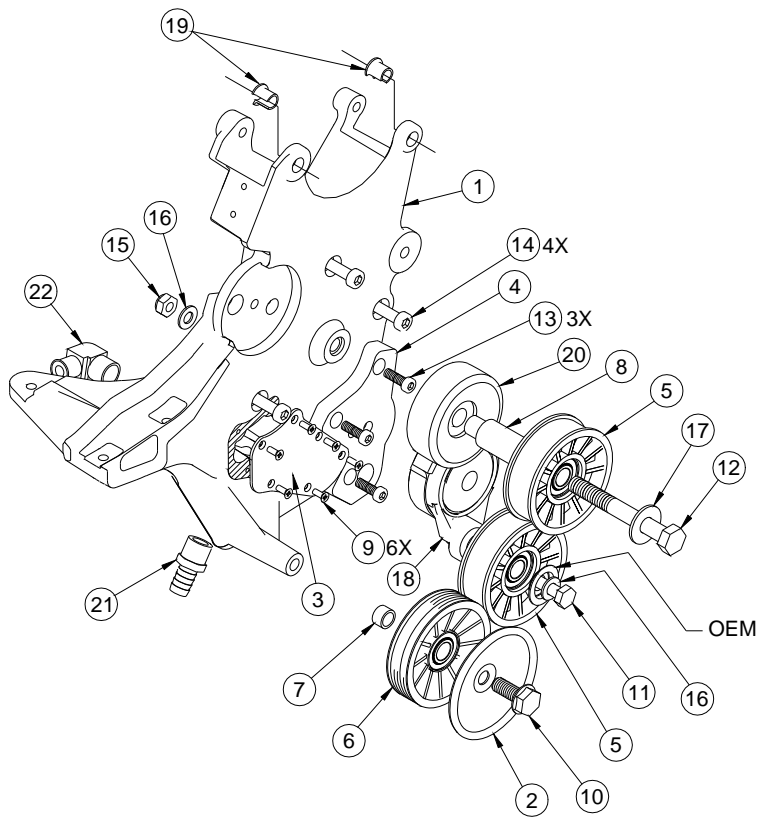

Figure 10 - Adaptor Kit, 2002 – 2004.5 Model Year

11 – Fastener Pack, Fuel Control, 3800297

Item #	Part #	Qty	Description
1	1710520	1	HOSE, 1/2 FUEL LINE 4.0" (1700517)
2	1710543	1	HOSE, 1/2 FUEL LINE 8.0" (1700517)
3	1710549	1	HOSE, 5/8 OIL HOSE, 48" (1700541)
4	2200001	4	CLAMP, HOSE MH-6

Figure 12 –Fastener Pack, Breather Chamber

13 –Bracket, 4800335

Item #	Part #	Qty	Description
1	1100147	1	BRACKET, GMC, DURAMAX, 2003
2	1200292	1	BRACKET, PULLEY GUARD
3	1200344	1	PLATE, BREATHER CHAMBER COVER
4	1200415	1	PLATE, TENSIONER
5	1300007	2	IDLER, SERP 6 RIB BACK
6	1300008	1	IDLER, SERP 6 RIB GROOVE
7	1400051	1	SPACER, IDLER - BOLT
8	1400191	1	SPACER, IDLER
9	1500318	6	SCREW, FH PHILLIPS, 10-24 X 1/2(SS)
10	1500403	1	BOLT, MACHINED IDLER, 1/2 X 1 1/4
11	1520090	1	BOLT, HHCS G10.9, M10 X 1.5 X 30
12	1520430	1	BOLT, HHCS G10.9, M14 X 1.5 X 110
13	1540204	3	BOLT, SHCS, M8 X 1.25 X 25
14	1540525	4	BOLT, SHCS, M10 X 1.5 X 85
15	1560138	1	NUT, NYLOCK PL, M10 X 1.5
16	1570044	2	WASHER, ALLOY PL SAE, 3/8
17	1570308	1	WASHER, FLAT PL, 1/2
18	2600113	1	TENSIONER, MODIFIED (3300020)
19	4300079	2	BUSHING, SPLIT FLARED
20	4800297	1	IDLER
21	5000006	1	CONNECTOR, BRASS NPT-HOSE, 1/2-5/8
22	5000028	1	ELBOW, BRASS, NPT-HOSE, 1/2-5/8

Figure 14 - Adaptor Kit, 2004.5 – 2005 Model Year

15 – Fastener Pack, 3800471

Item #	Part #	Qty	Description
1	1510519	2	BOLT, HHCS NC G8 FL LK PL, 1/4X5/8
2	1520147	1	BOLT, HHCS G8.8,M8 X 1.25 X 20 FULL
3	1560508	1	NUT, W/DBL SER WASHER, M8 X 1.25
4	1710659	1	HOSE,OIL RESIST, 1/2 X 68" (1700553)
5	2200001	4	CLAMP, HOSE MH-6
6	4900091	1	CONNECTOR, BANJO FITTING
7	4900092	1	ASSEMBLY, BANJO FITTING