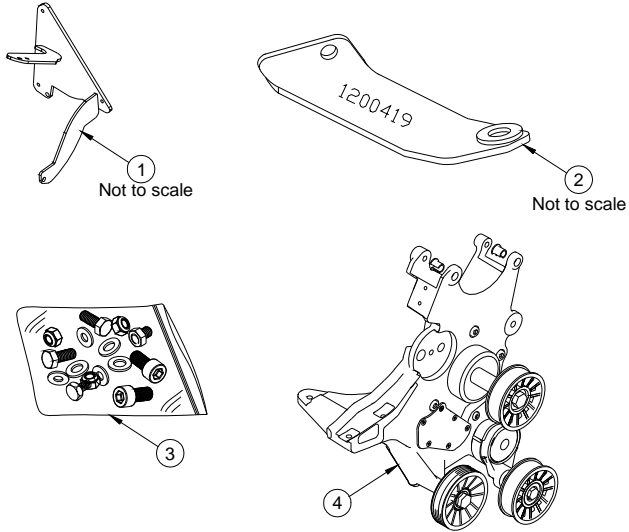

Figure 12 –Fastener Pack, Breather Chamber

13 –Bracket, 4800335

Item #	Part #	Qty	Description
1	1100147	1	BRACKET, GMC, DURAMAX, 2003
2	1200292	1	BRACKET, PULLEY GUARD
3	1200344	1	PLATE, BREATHER CHAMBER COVER
4	1200415	1	PLATE, TENSIONER
5	1300007	2	IDLER, SERP 6 RIB BACK
6	1300008	1	IDLER, SERP 6 RIB GROOVE
7	1400051	1	SPACER, IDLER - BOLT
8	1400191	1	SPACER, IDLER
9	1500318	6	SCREW, FH PHILLIPS, 10-24 X 1/2(SS)
10	1500403	1	BOLT, MACHINED IDLER, 1/2 X 1 1/4
11	1520090	1	BOLT, HHCS G10.9, M10 X 1.5 X 30
12	1520430	1	BOLT, HHCS G10.9, M14 X 1.5 X 110
13	1540204	3	BOLT, SHCS, M8 X 1.25 X 25
14	1540525	4	BOLT, SHCS, M10 X 1.5 X 85
15	1560138	1	NUT, NYLOCK PL, M10 X 1.5
16	1570044	2	WASHER, ALLOY PL SAE, 3/8
17	1570308	1	WASHER, FLAT PL, 1/2
18	2600113	1	TENSIONER, MODIFIED (3300020)
19	4300079	2	BUSHING, SPLIT FLARED
20	4800297	1	IDLER
21	5000006	1	CONNECTOR, BRASS NPT-HOSE, 1/2-5/8
22	5000028	1	ELBOW, BRASS, NPT-HOSE, 1/2-5/8

Figure 13 –Bracket

14 - Adaptor Kit, 2004.5 – 2005 Model Year, A700126

Item #	Part #	Qty	Description
1	1200417	1	BRACKET, FUEL MODULE MOUNTING
2	1200419	1	BRACKET, DIP STICK TUBE
3	3800471	1	FASTENER PACK, A700126
4	4800416	1	ASSEMBLY, MAIN BRACKET

Figure 14 - Adaptor Kit, 2004.5 – 2005 Model Year

15 – Fastener Pack, 3800471

Item #	Part #	Qty	Description
1	1510519	2	BOLT, HHCS NC G8 FL LK PL, 1/4X5/8
2	1520147	1	BOLT, HHCS G8.8,M8 X 1.25 X 20 FULL
3	1560508	1	NUT, W/DBL SER WASHER, M8 X 1.25
4	1710659	1	HOSE,OIL RESIST, 1/2 X 68" (1700553)
5	2200001	4	CLAMP, HOSE MH-6
6	4900091	1	CONNECTOR, BANJO FITTING
7	4900092	1	ASSEMBLY, BANJO FITTING