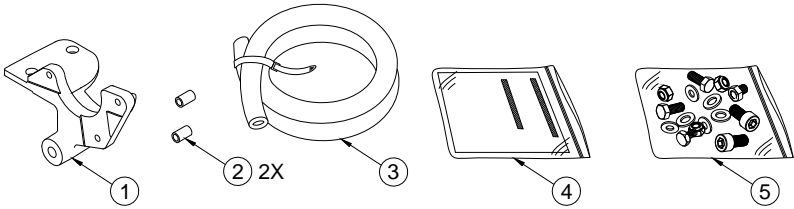

Note: Two assemblies per kit

Figure 7 – Tank Mount Strap Assembly

8 - Adaptor Kit, Vacuum Pump Bracket, A700098

Item #	Part #	Qty	Description
1	1100154	1	BRACKET, SMOG PUMP
2	1400245	2	SPACER, SMOG PUMP
3	1710661	1	HOSE, 300 PSI 3/8 X 24" (1700030)
4	1900814	1	INSTALLATION INSTRUCTIONS (A700098)
5	3800419	1	FASTENER PACK, VACUUM PUMP