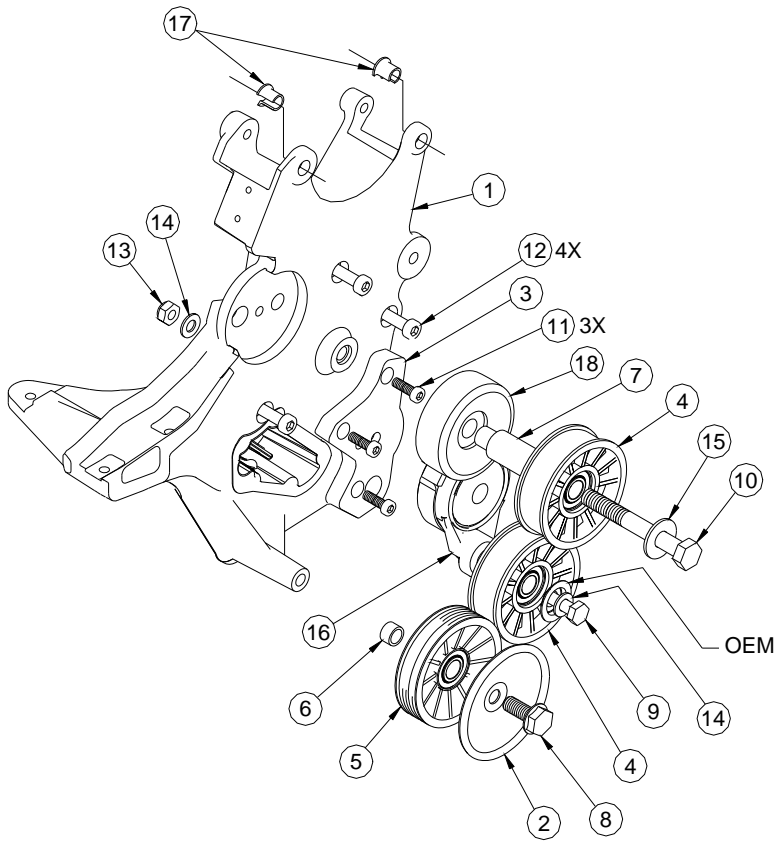

Item #	Part #	Qty	Description
1	3600046	1	REGULATOR VALVE
2	4900045	1	PLUG
3	5830002	1	O-RING, VITON, 2 3/8 ID X 3/32
4	5830129	1	O-RING, VITON, 1 7/8 ID X 3/16
5	A700049	1	FILTER KIT ASSEMBLY
5.1	1500077	4	SCREW, BUTTON HEAD, 10 - 32 X 3/8
5.2	1500519	1	ROD, THREADED, 1/4 X 2.62
5.3	1550029	1	NUT, NYLOCK NC, 1/4
5.4	1550221	1	NUT, HEX NC PL, 1/4, GR8
5.5	1570038	1	WASHER, FLAT SAE, 1/4
5.6	3200205	1	PLATE, INNER FILTER
5.7	3600037	1	ELEMENT, FILTER, PAPER
5.8	3600066	1	COVER, AIR FILTER, PLASTIC
5.9	5830070	1	O-RING, VITON, 2 9/16 ID X 3/32

Figure 14 - Adaptor Kit, 2004.5 – 2005 Model Year

15 – Fastener Pack, 3800471

Item #	Part #	Qty	Description
1	1510519	2	BOLT, HHCS NC G8 FL LK PL, 1/4X5/8
2	1520147	1	BOLT, HHCS G8.8,M8 X 1.25 X 20 FULL
3	1560508	1	NUT, W/DBL SER WASHER, M8 X 1.25
4	1710659	1	HOSE,OIL RESIST, 1/2 X 68" (1700553)
5	2200001	4	CLAMP, HOSE MH-6
6	4900091	1	CONNECTOR, BANJO FITTING
7	4900092	1	ASSEMBLY, BANJO FITTING

Figure 15 – Fastener Pack

16 –Bracket, 4800416

Item #	Part #	Qty	Description
1	1100162	1	BRACKET, DURAMAX RPO/LLY
2	1200292	1	BRACKET, PULLEY GUARD
3	1200415	1	PLATE, TENSIONER
4	1300031	2	IDLER, SERP, FLANGE, BACK, 90 MM, STEEL
5	1300030	1	IDLER, SERP, FLANGE, 6-RIB, 90 MM, STEEL
6	1400051	1	SPACER, IDLER - BOLT
7	1400191	1	SPACER, IDLER
8	1500403	1	BOLT, MACHINED IDLER, 1/2 X 1 1/4
9	1520090	1	BOLT, HHCS G10.9, M10 X 1.5 X 30
10	1520430	1	BOLT, HHCS G10.9, M14 X 1.5 X 110
11	1540204	3	BOLT, SHCS, M8 X 1.25 X 25
12	1540525	4	BOLT, SHCS, M10 X 1.5 X 85
13	1560138	1	NUT, NYLOCK PL, M10 X 1.5
14	1570044	2	WASHER, ALLOY PL SAE, 3/8
15	1570308	1	WASHER, FLAT PL, 1/2
16	2600113	1	TENSIONER, MODIFIED (3300020)
17	4300079	2	BUSHING, SPLIT FLARED
18	4800297	1	IDLER

Figure 16 –Bracket