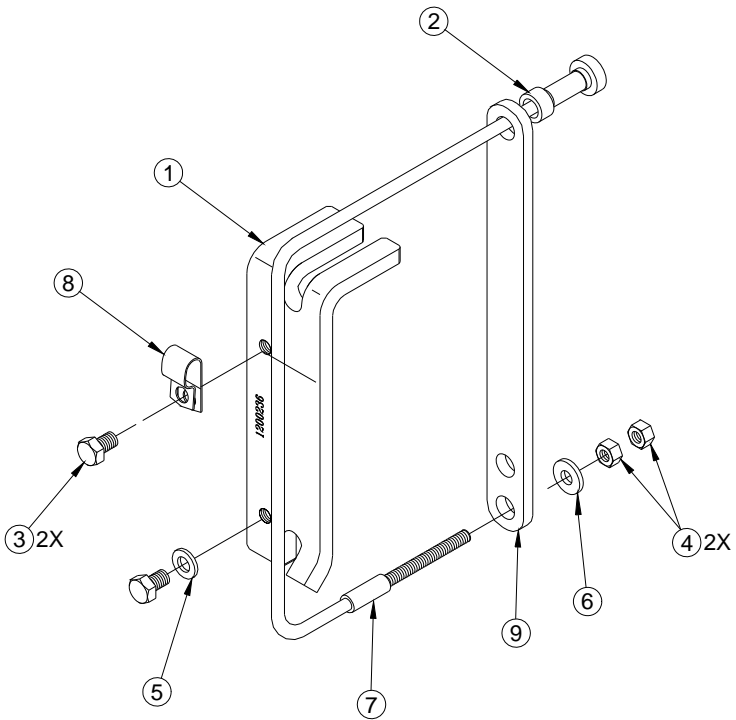

Note: Two assemblies per kit

Figure 7 – Tank Mount Strap Assembly

8 - Adaptor Kit, Vacuum Pump Bracket, A700098

Item #	Part #	Qty	Description
1	1100154	1	BRACKET, SMOG PUMP
2	1400245	2	SPACER, SMOG PUMP
3	1710661	1	HOSE, 300 PSI 3/8 X 24" (1700030)
4	1900814	1	INSTALLATION INSTRUCTIONS (A700098)
5	3800419	1	FASTENER PACK, VACUUM PUMP