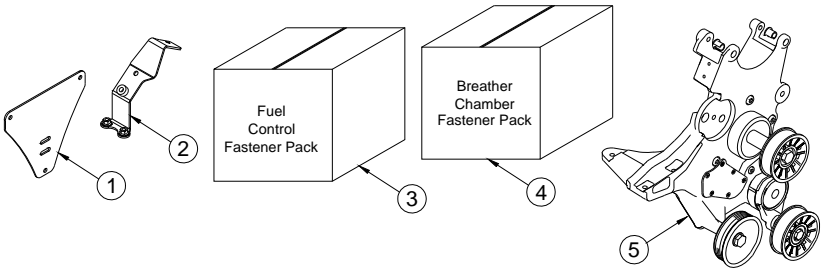

Figure 9 - Fastener Pack

10 - Adaptor Kit, 2002 – 2004.5 Model Year, A700125

Item #	Part #	Qty	Description
1	1200286	1	BRACKET, FUEL CONTROL MODULE
2	1200373	1	BRACKET, FUEL BLEED/ DIPSTICK
3	3800297	1	FASTENER PACK, FUEL CONTROL
4	3800362	1	FASTENER PACK, BREATHER CHAMBER
5	4800335	1	BRACKET, GMC, 1100147, 2003