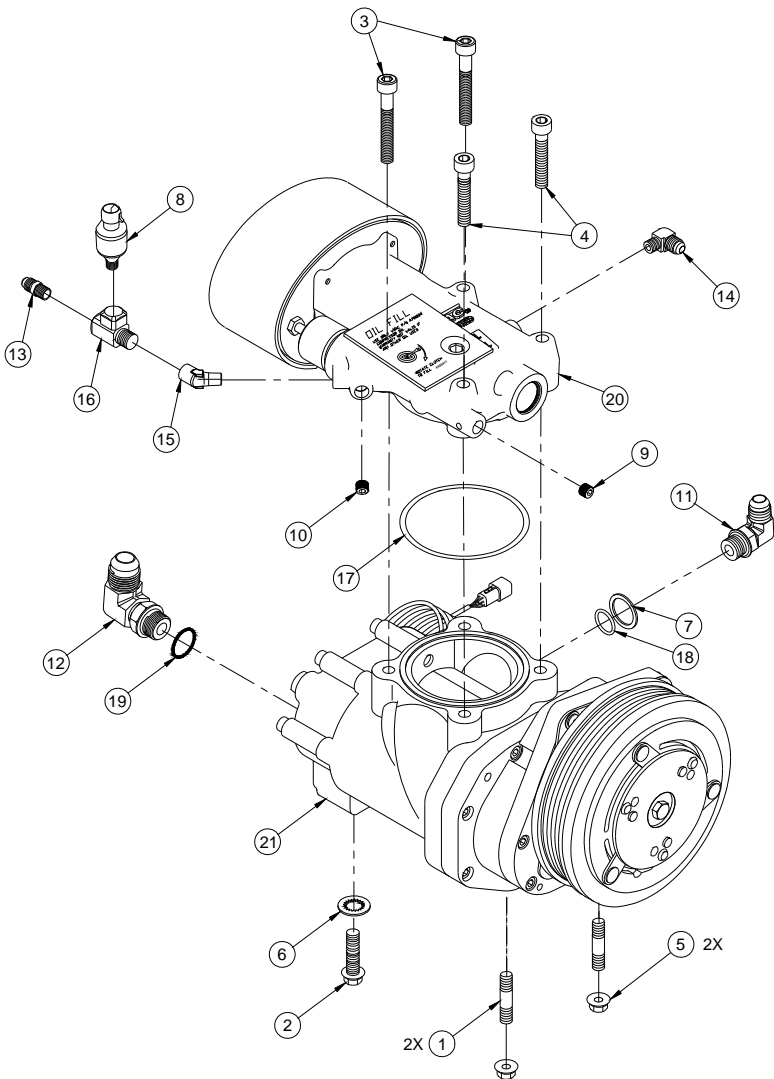

Figure 2 – Fastener Packs

3 - Compressor Assembly, P120063

Item #	Part #	Qty	Description
1	1500399	2	STUD, M8 X 1.25 X 38
2	1520147	1	BOLT, HHCS G8.8,M8 X 1.25 X 20 FULL
3	1540530	2	BOLT, SHCS, M8 X 1.25 X 55, G12.9
4	1540550	2	BOLT, SHCS, M8 X 1.25 X 50, GR 12.9
5	1560508	2	NUT, W/DBL SER WASHER, M8 X 1.25
6	1570260	1	WASHER, INT SERR LOCK, 5/16
7	1570482	1	WASHER
8	3500288	1	SENSOR, PRESSURE
9	4300076	1	PIPE FTG, PLUG SKT HEAD, 1/8
10	4300076	1	PIPE FTG, PLUG SKT HEAD, 1/8
11	4900002	1	ELBOW, STEEL JIC/O-RING, 1/2 3/4-16
12	4900070	1	ELBOW, JIC, 7/8 - 14 X 1 1/16 - 12
13	5000063	1	CONNECTOR, BRASS PIPE-TUBE, 1/8-1/4
14	5000081	1	ELBOW, BRASS NPT-TUBE, 1/8-5/16
15	5000112	1	ELBOW, BRASS STREET 45 DEG, 1/8
16	5000121	1	TEE, STREET, EXTRUDED, 1/8
17	5830004	1	O-RING, VITON, 3 1/8 ID X 1/8
18	5830005	1	O-RING, VITON, 11/16 ID X 3/32
19	5830045	1	O-RING, VITON, 3/4 ID X 3/32
20	9200419	1	ASSEMBLY, INLET CONTROL VALVE
21	P120005	1	VR70 COMPRESSOR ASSEMBLY

Figure 3 – Compressor Assembly

4 - Compressor Sub Components, P120005

Item #	Part #	Qty	Description
1	3550682	1	TEMPERATURE PROBE
2	P200035	1	CLUTCH COMPLETE 6 GROOVE

Figure 4– Compressor Sub Components

5 - Inlet Valve Sub Components, 9200419

Item #	Part #	Qty	Description
1	3600046	1	REGULATOR VALVE
2	4900045	1	PLUG
3	5830002	1	O-RING, VITON, 2 3/8 ID X 3/32
4	5830129	1	O-RING, VITON, 1 7/8 ID X 3/16
5	A700049	1	FILTER KIT ASSEMBLY
5.1	1500077	4	SCREW, BUTTON HEAD, 10 - 32 X 3/8
5.2	1500519	1	ROD, THREADED, 1/4 X 2.62
5.3	1550029	1	NUT, NYLOCK NC, 1/4
5.4	1550221	1	NUT, HEX NC PL, 1/4, GR8
5.5	1570038	1	WASHER, FLAT SAE, 1/4
5.6	3200205	1	PLATE, INNER FILTER
5.7	3600037	1	ELEMENT, FILTER, PAPER
5.8	3600066	1	COVER, AIR FILTER, PLASTIC
5.9	5830070	1	O-RING, VITON, 2 9/16 ID X 3/32