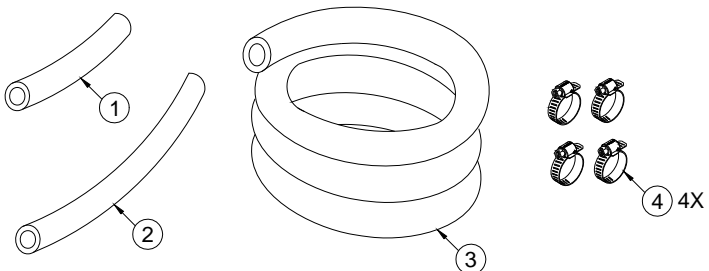

Figure 10 - Adaptor Kit, 2002 – 2004.5 Model Year

11 – Fastener Pack, Fuel Control, 3800297

Item #	Part #	Qty	Description
1	1710520	1	HOSE, 1/2 FUEL LINE 4.0" (1700517)
2	1710543	1	HOSE, 1/2 FUEL LINE 8.0" (1700517)
3	1710549	1	HOSE, 5/8 OIL HOSE, 48" (1700541)
4	2200001	4	CLAMP, HOSE MH-6